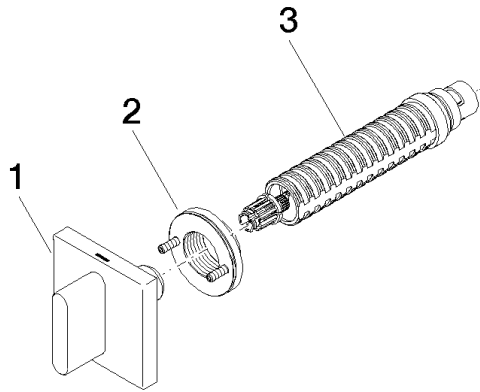

CL.1 Wall valve anti-clockwise closing hot 1/2" - Brushed Dark Platinum

CL.1

36 607 707

- rosette 60 x 60 mm
- with hot marking
- head part with cut-to-length spindle and sleeve

	Brushed Dark Platinum	36 607 707-99
	Chrome	36 607 707-00
	Brushed Platinum	36 607 707-06
	Dark Chrome	36 607 707-19
	Brushed Champagne (22kt Gold)	36 607 707-46
	Champagne (22kt Gold)	36 607 707-47

Required miscellaneous

- Wall valve 1/2" -** 35 607 970 90
- max. recess depth 150 mm
 - min. recess depth 105 mm

36 607 707

mm [inches]

Certificates

DVGW_DW-
6501DN0116.

IAPMO_4976 (1).

LGA_29931.

WRAS_2010066.

LGA_29932.

36 607 707

Spare parts list

No.	Item Number	Name	Quantity used	Delivery time
1	90 20 70 051 03-99	handle (hot)	1	30
2	90 21 02 108 00 90	disc	1	2
3	90 90 03 142 00 90	top	1	2